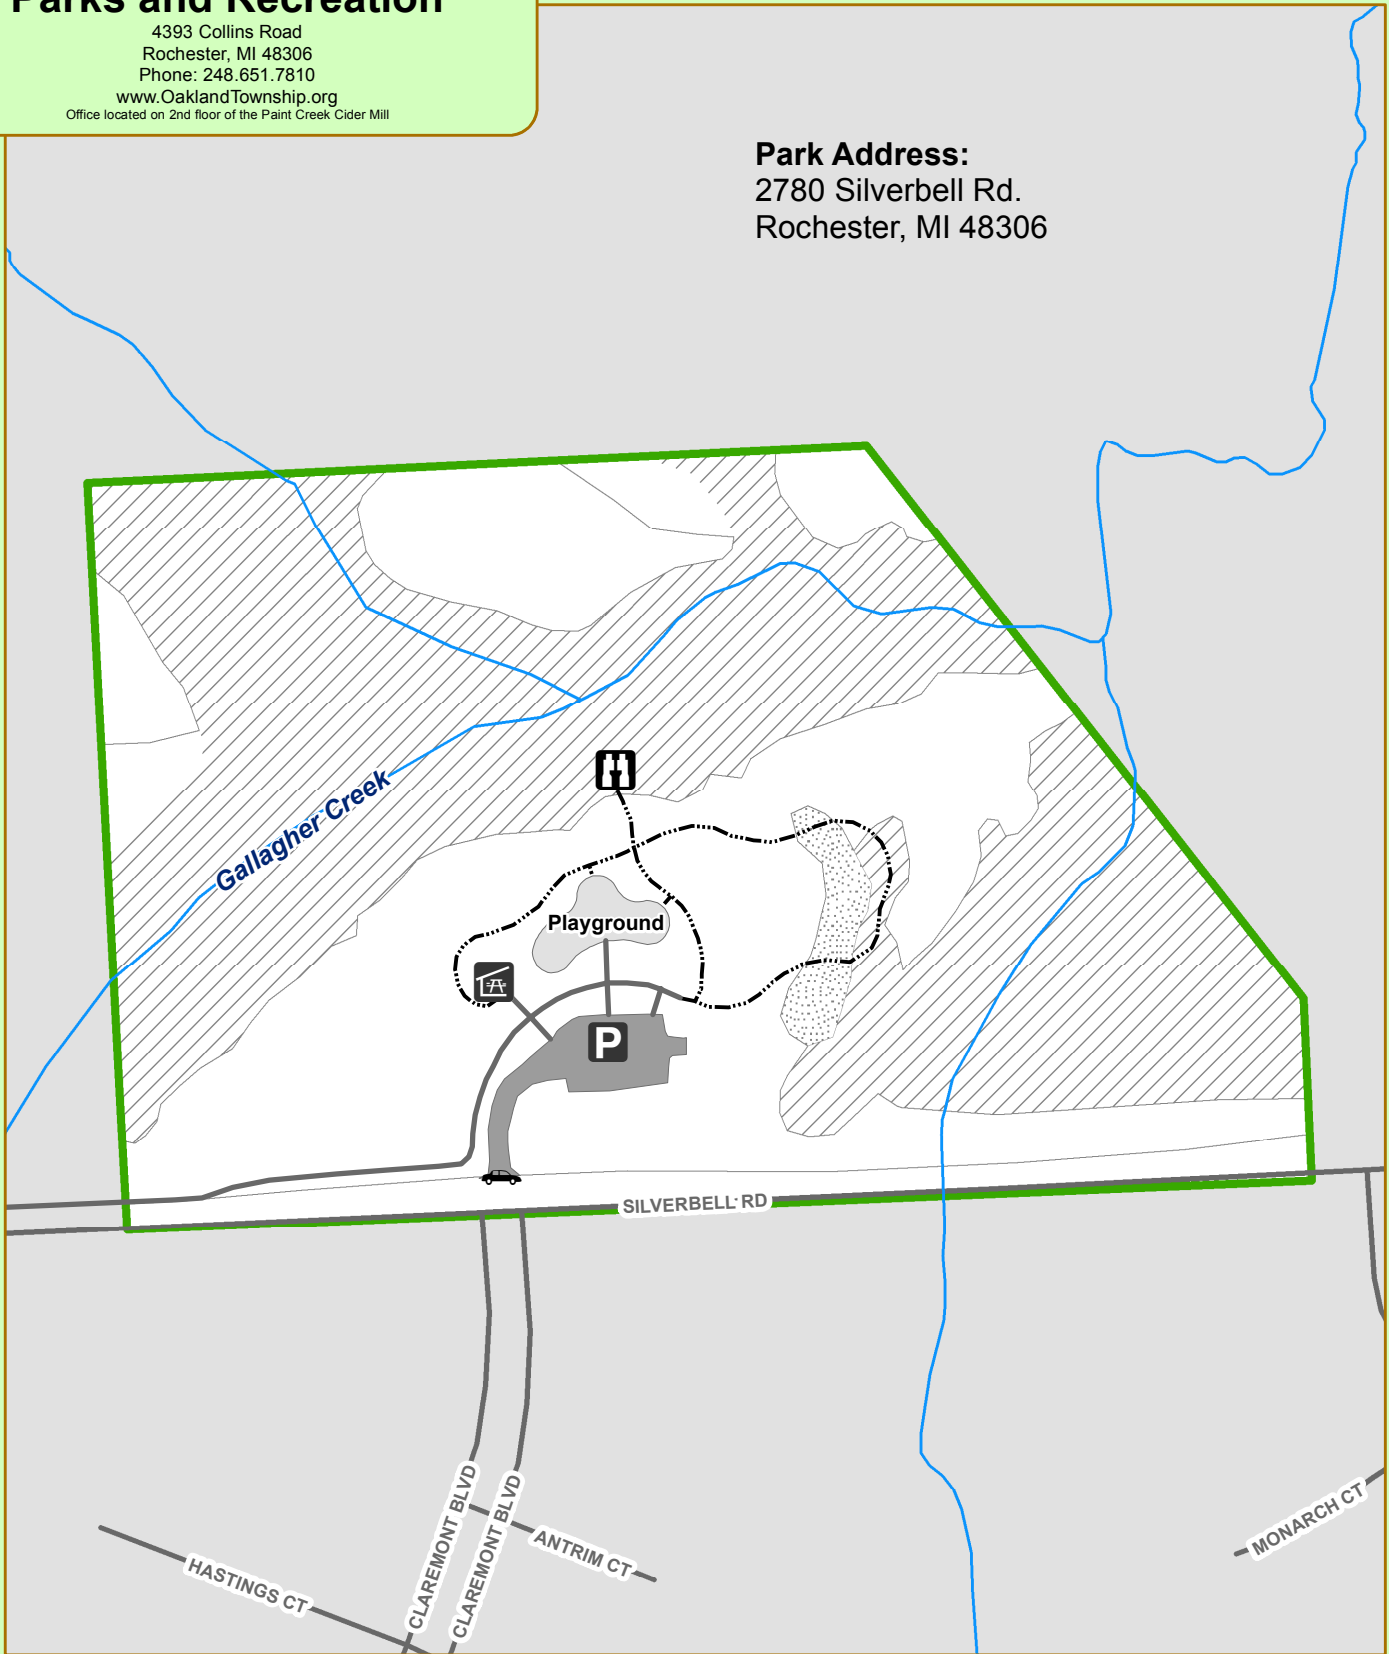

Charter Township of Oakland Parks and Recreation

4393 Collins Road
Rochester, MI 48306
Phone: 248.651.7810
www.OaklandTownship.org
Office located on 2nd floor of the Paint Creek Cider Mill

Park Address:
2780 Silverbell Rd.
Rochester, MI 48306

GALLAGHER CREEK PARK - 15 Acres

Park Features

- Observation Deck
- Parking
- Picnic Area
- Vehicle Entrance

Habitat Type

- Open Area
- Wetlands
- Woodlands
- Lakes & Ponds
- Rivers and Streams

Trails

- Sidewalk
- Mowed Path

Boundaries

- Oakland Township Park

0 140 280 560 Feet

Last Updated 11 Dec 2018