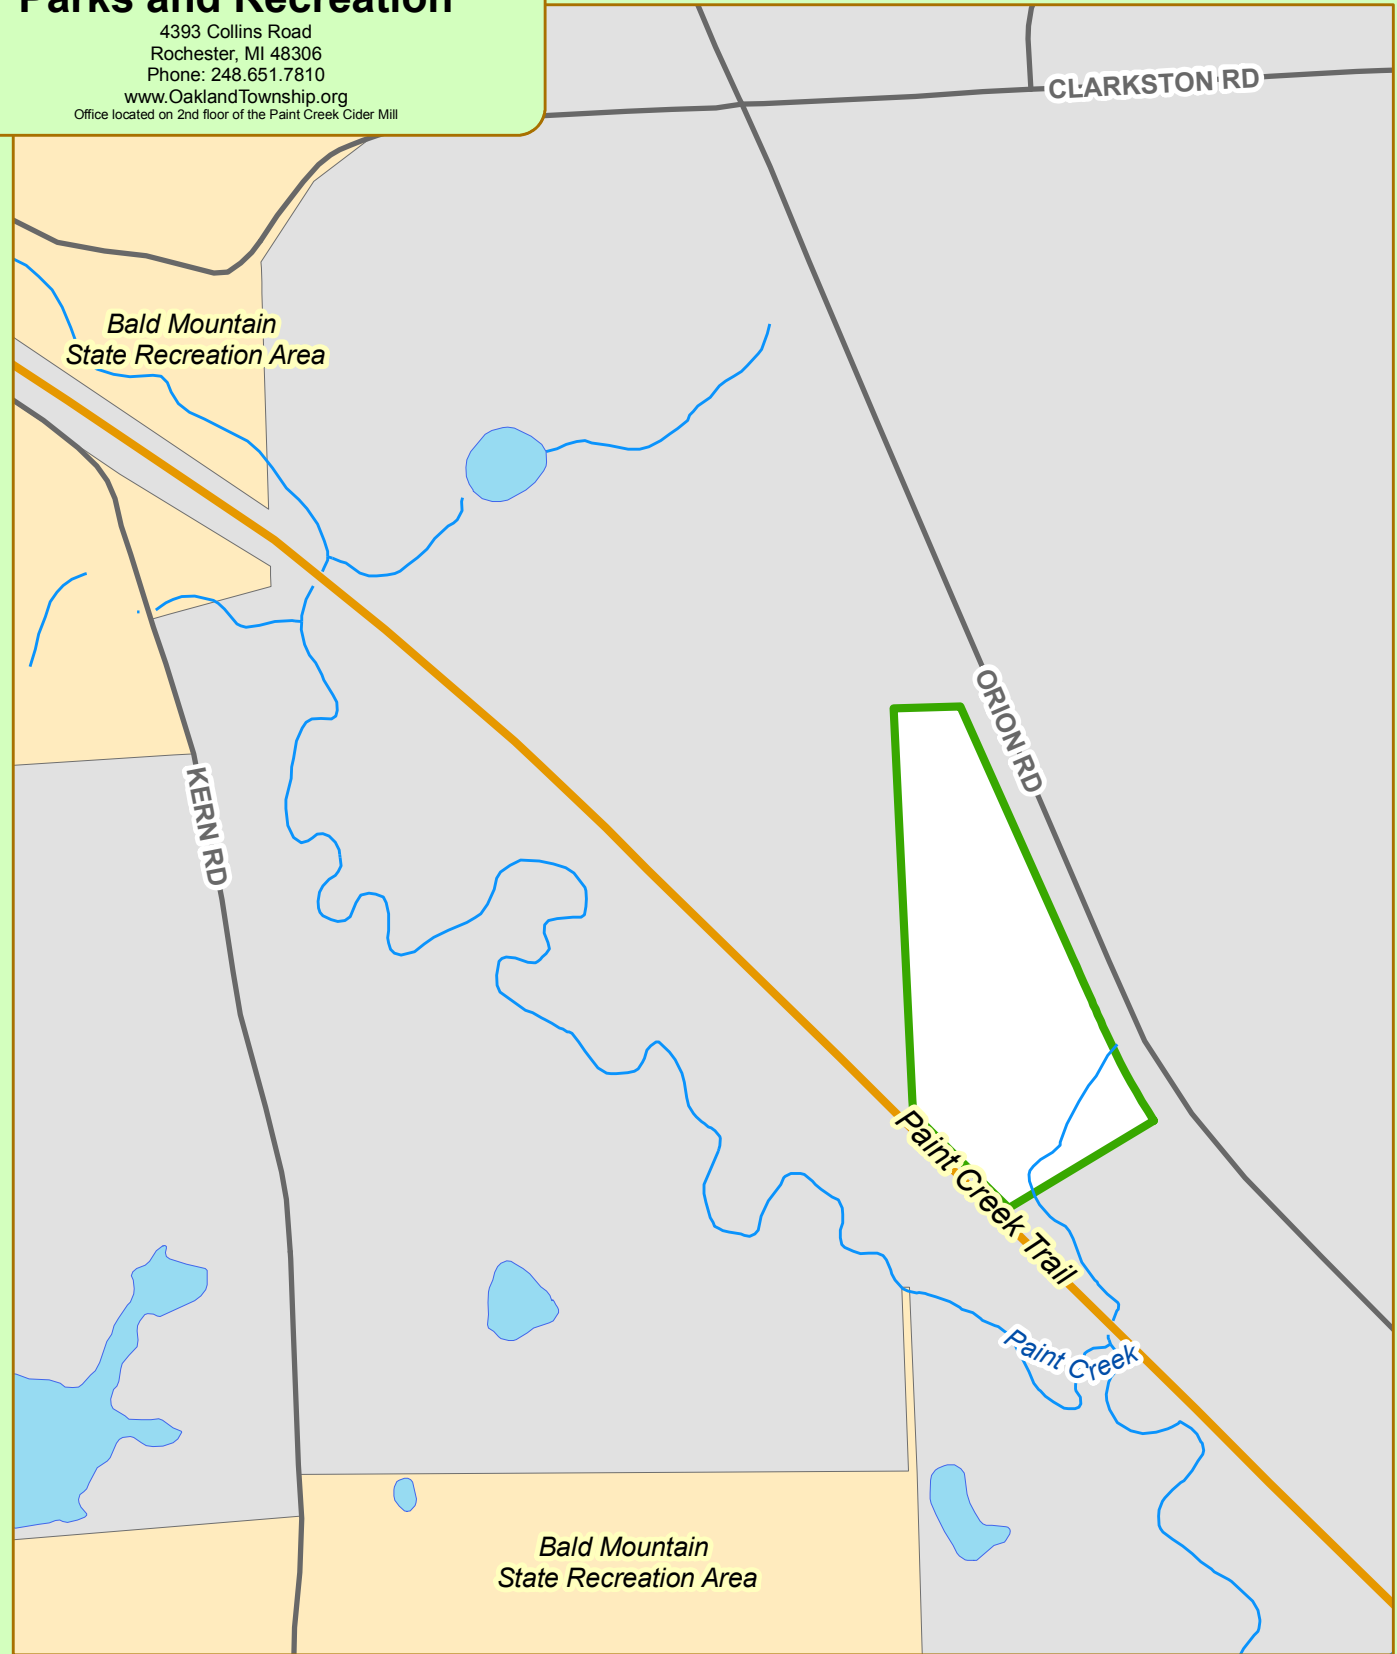

Charter Township of Oakland Parks and Recreation

4393 Collins Road
Rochester, MI 48306
Phone: 248.651.7810
www.OaklandTownship.org
Office located on 2nd floor of the Paint Creek Cider Mill

PAINT CREEK JUNCTION PARK - 5.5 Acres

Park Features

Oakland Township Park

Trails

Paint Creek Trail

Habitat Type

Open Area

Wetlands

Woodlands

Lakes & Ponds

Rivers and Streams

0 275 550 1,100 Feet

Last Updated 23 February 2015